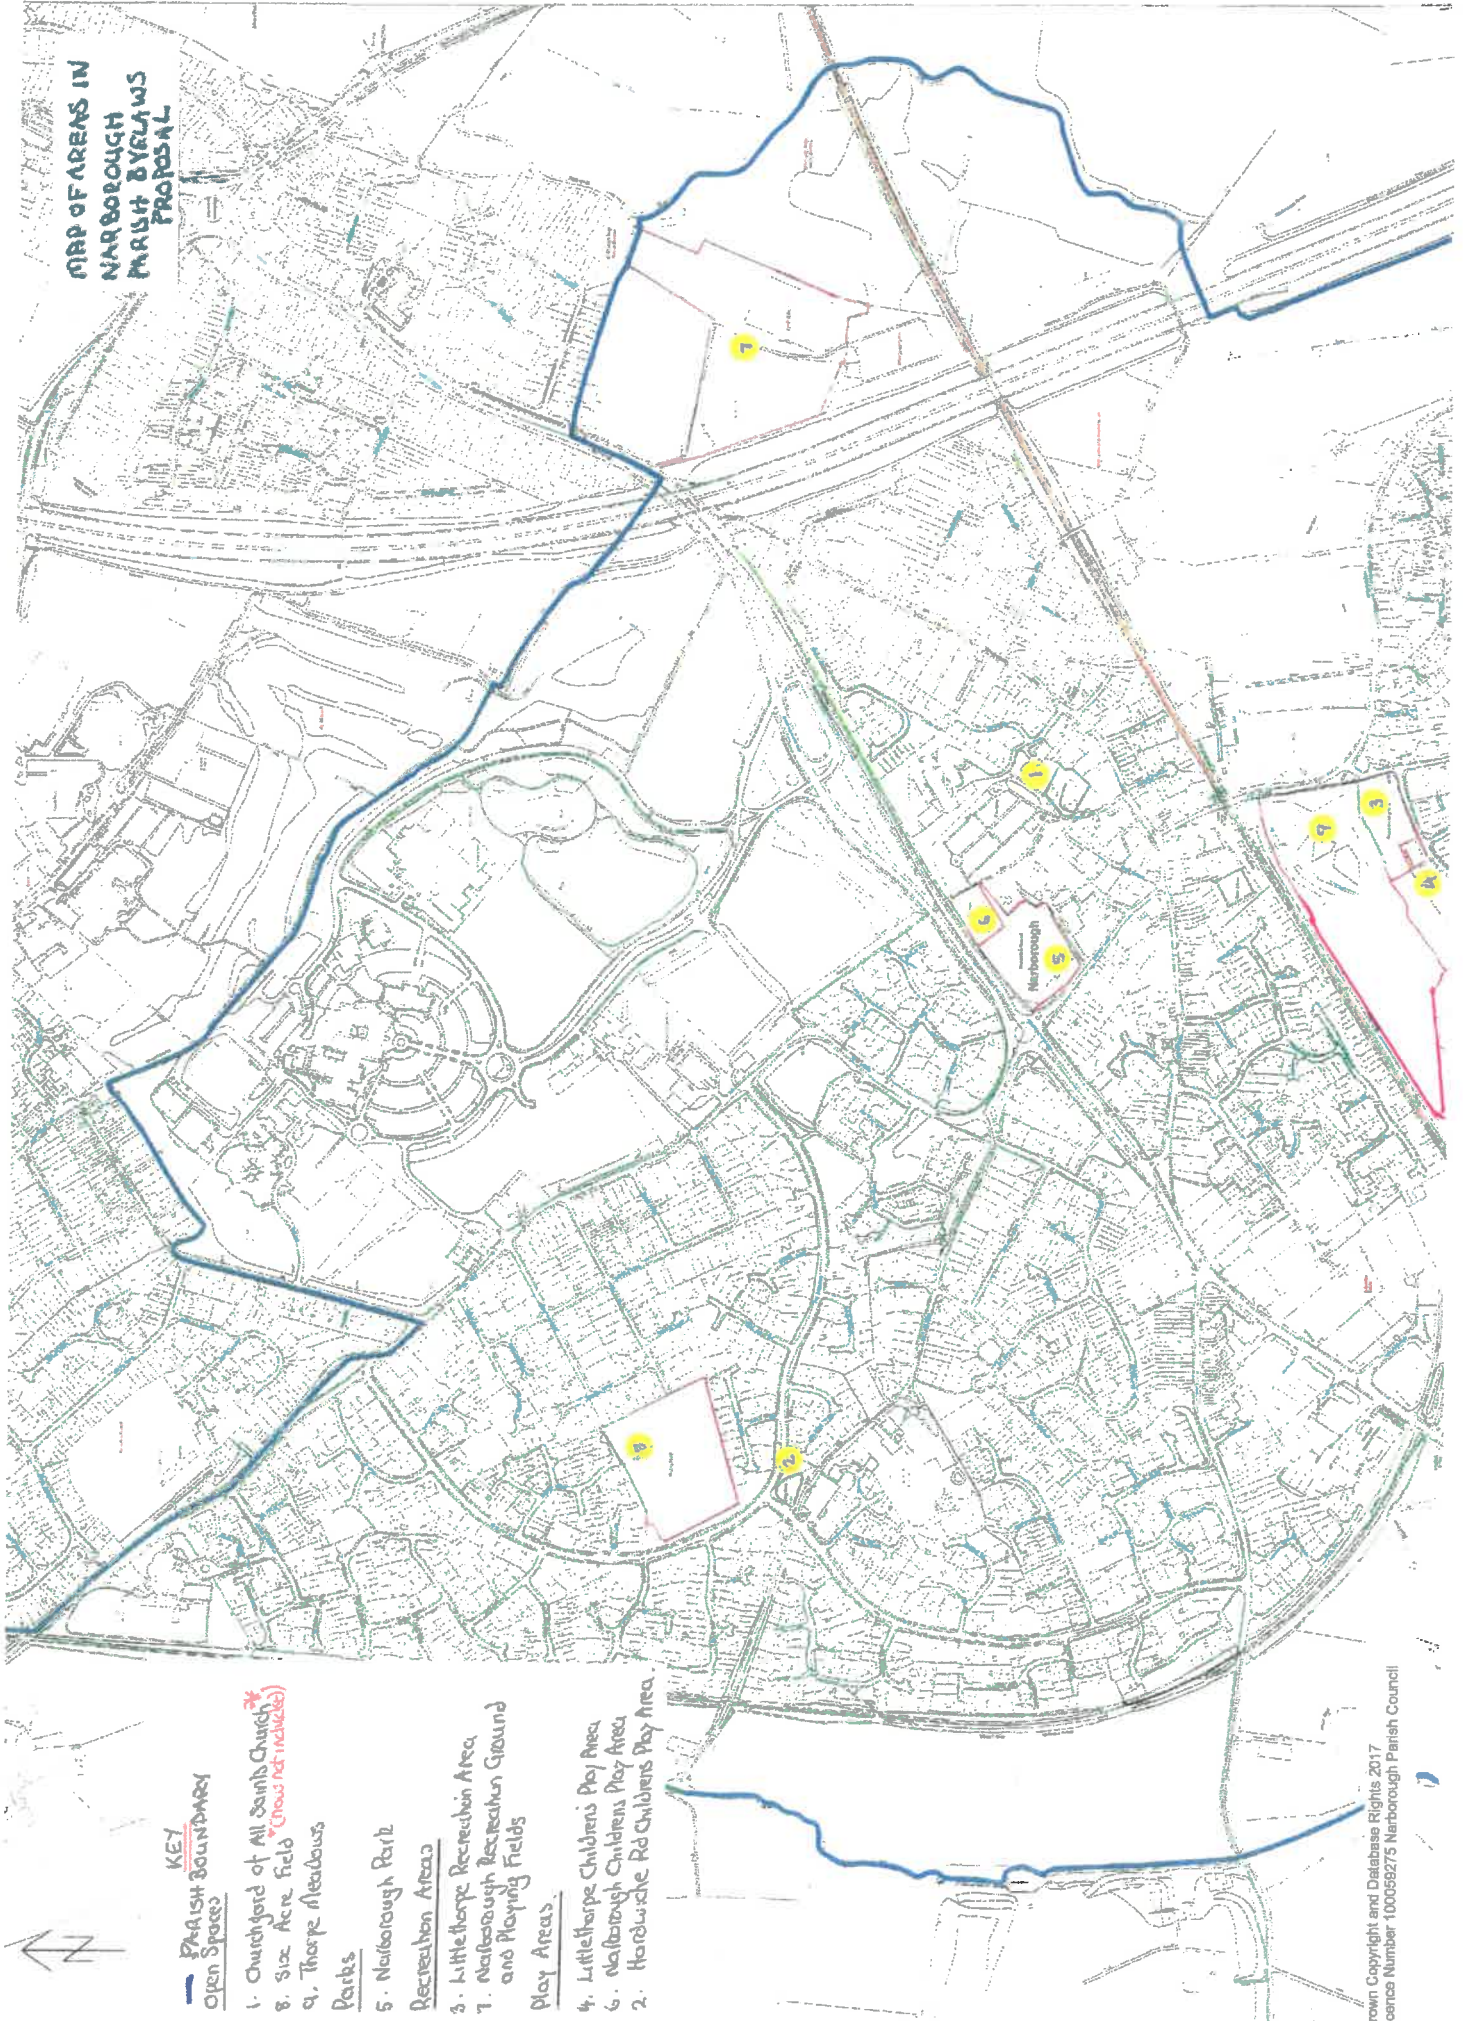

**MAP OF AREAS IN
NARBOROUGH
PARISH BYELAWS
PROPOSAL**

KEY
PARISH BOUNDARY
Open Space

1. Churchyard of All Saints Church
8. Six Acre Field
(Crows not included)

9. Three Meadows
Parks

5. Nairborough Park
Recreation Areas

3. Littlethorpe Recreation Area
7. Nairborough Recreation Ground
and Playing Fields
Play Areas

4. Littlethorpe Childrens Play Area
6. Nairborough Childrens Play Area
2. Hardwicke Rd Childrens Play Area.