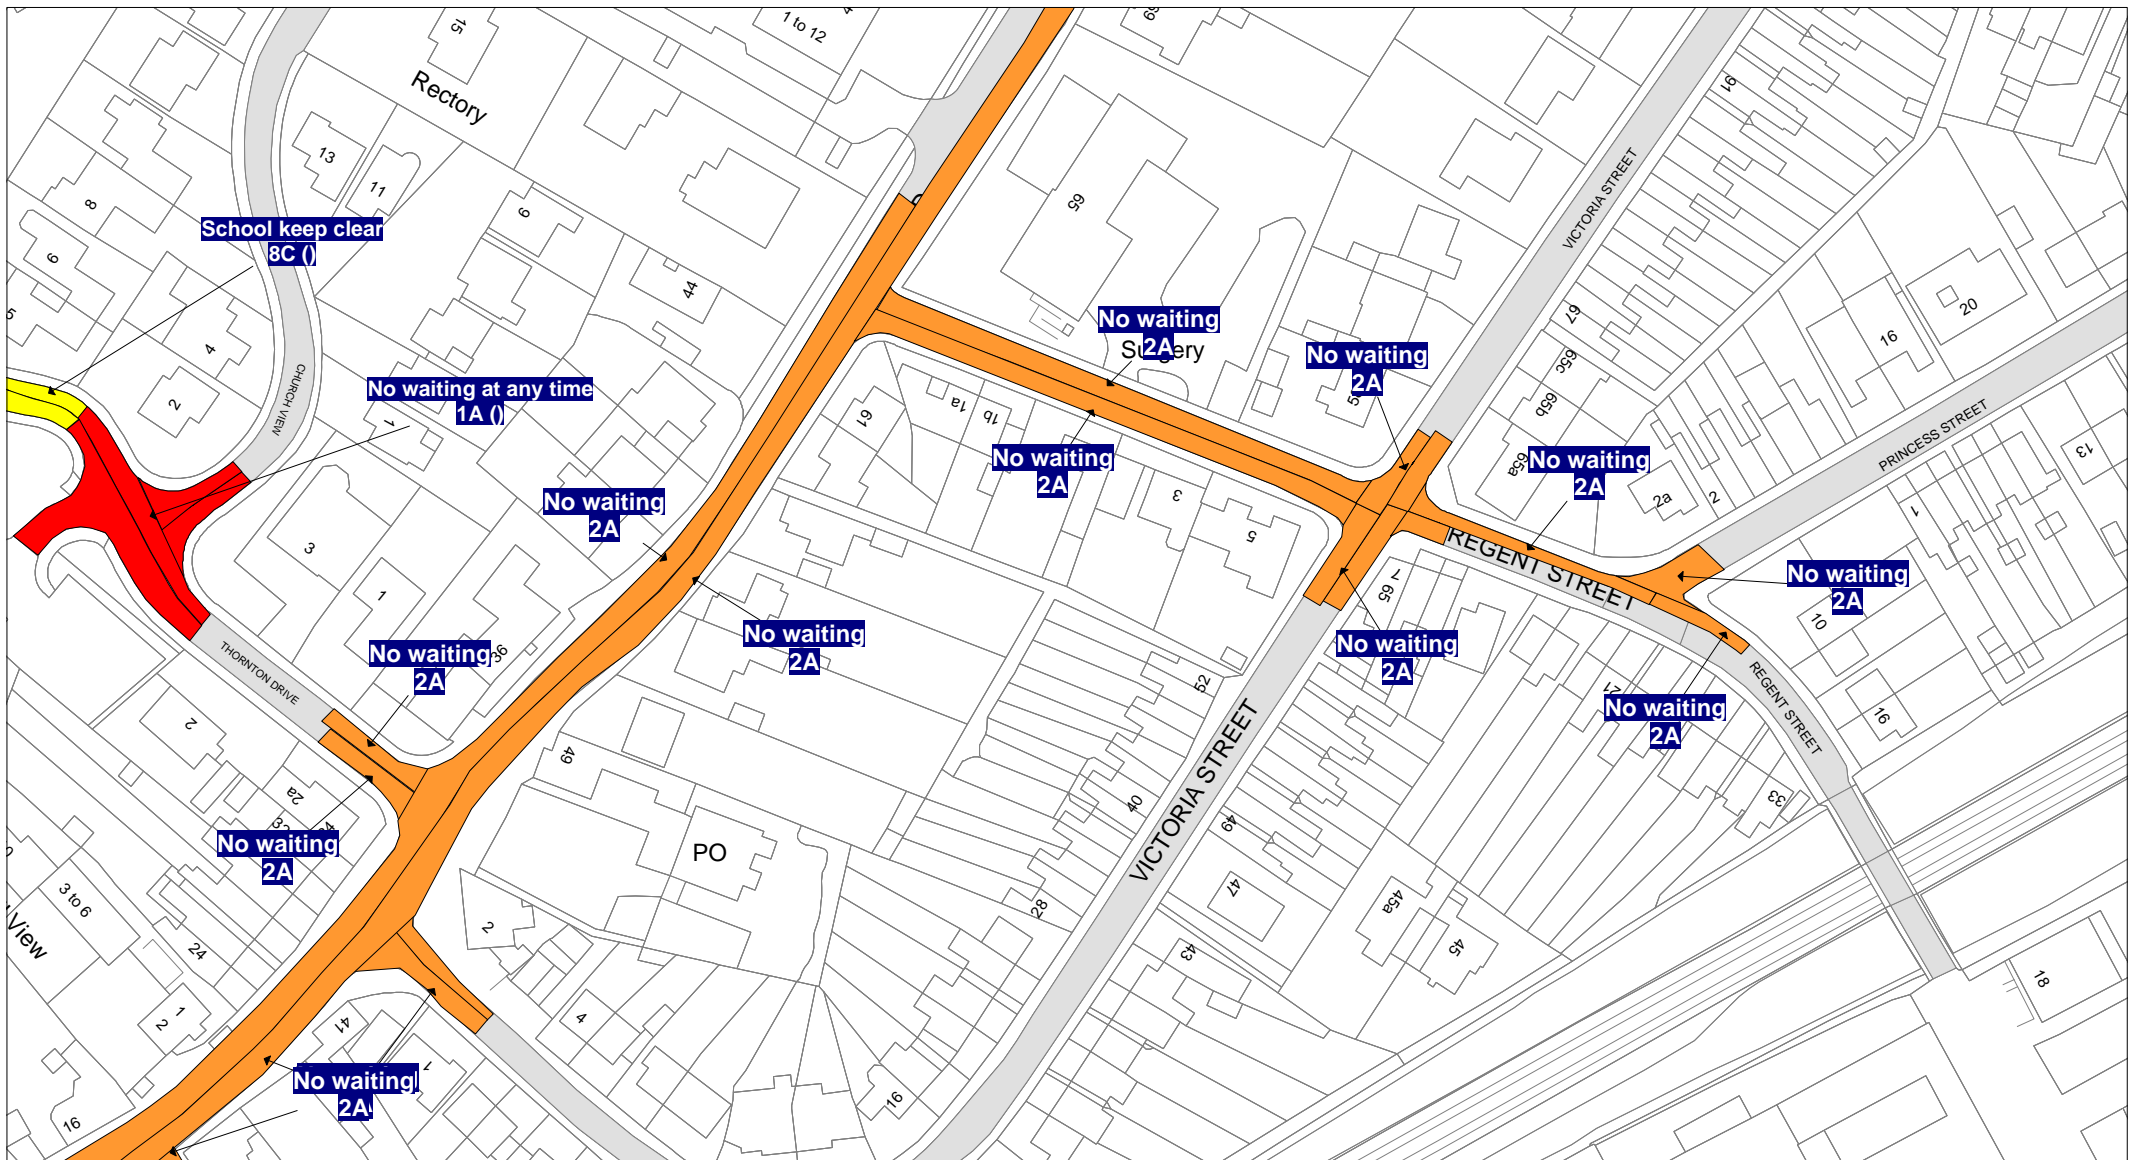

Tile Ref: KB84

© Crown copyright. All rights reserved
Leicestershire County Council
Licence No. 100019271 2018

SCALE	1 : 1250
DATE	28/08/2018
DRAWING No.	
DRAWN BY