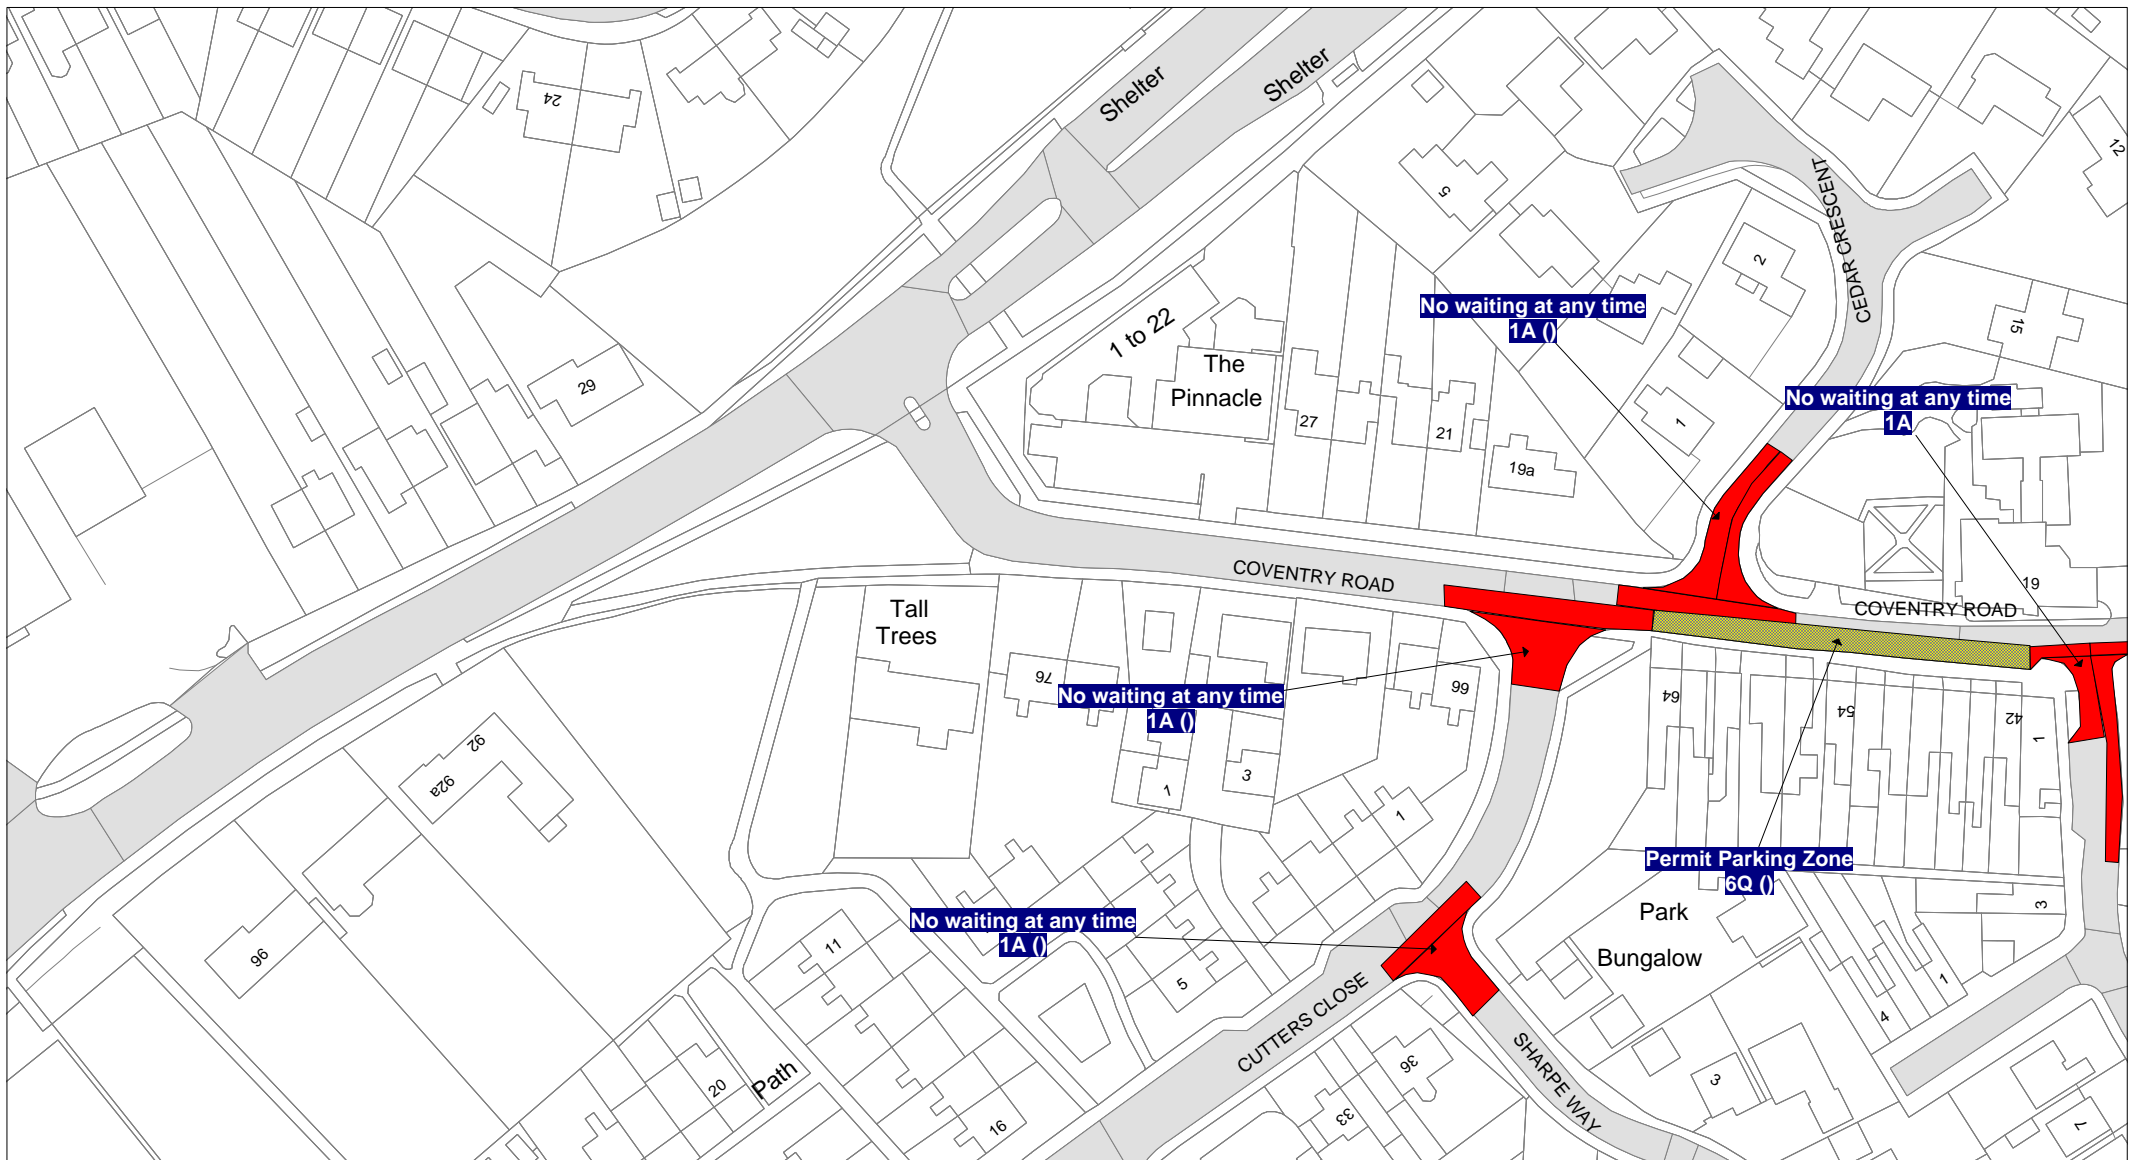

Tile Ref: KC82

© Crown copyright. All rights reserved
Leicestershire County Council
Licence No. 100019271 2018

SCALE	1 : 1250
DATE	28/08/2018
DRAWING No.	
DRAWN BY