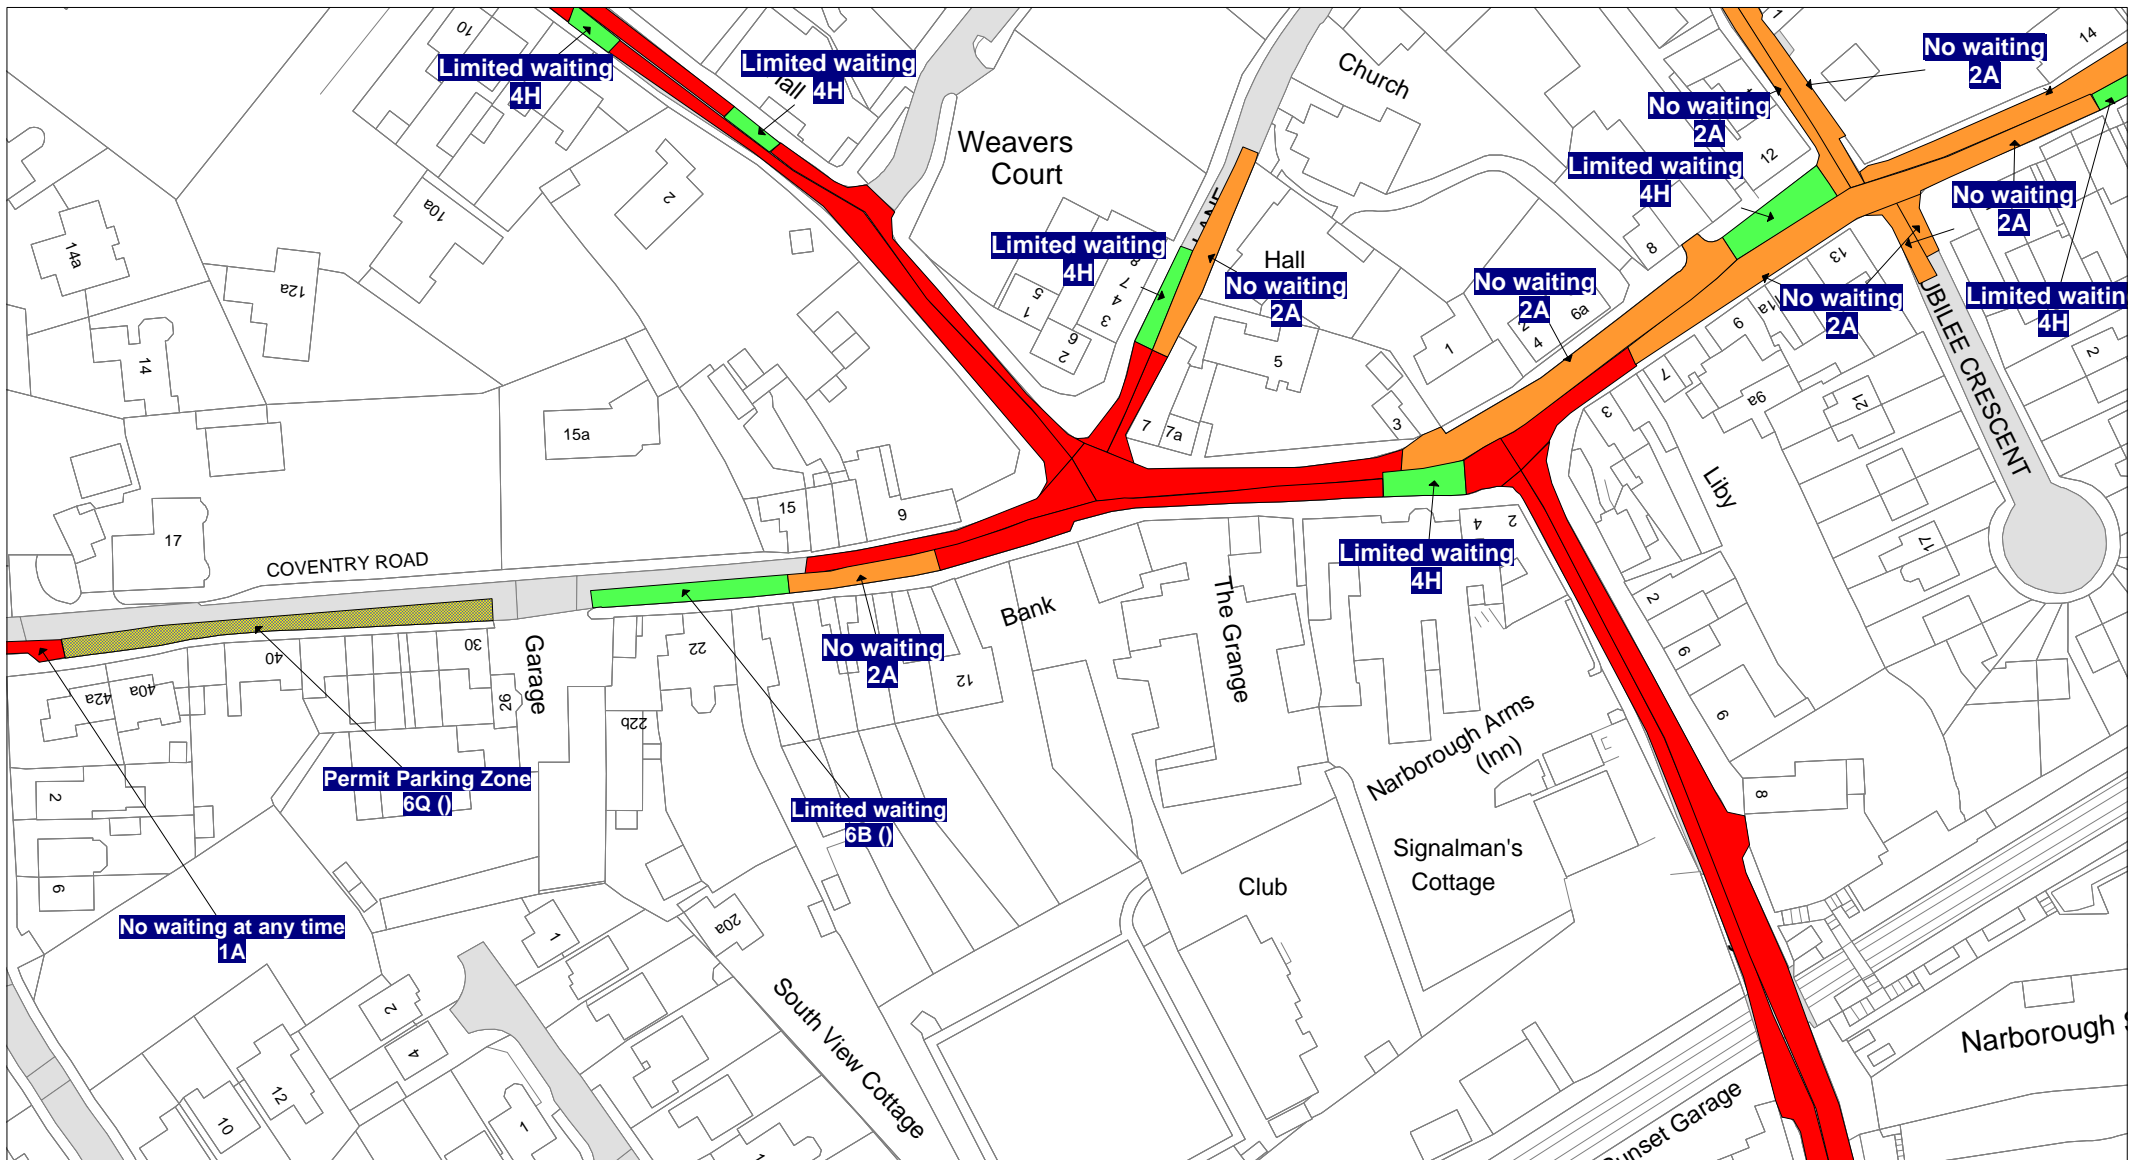

**Leicestershire
County Council**

Tile Ref: KC83

© Crown copyright. All rights reserved
Leicestershire County Council
Licence No. 100019271 2018

SCALE	1 : 1250
DATE	28/08/2018
DRAWING No.	
DRAWN BY